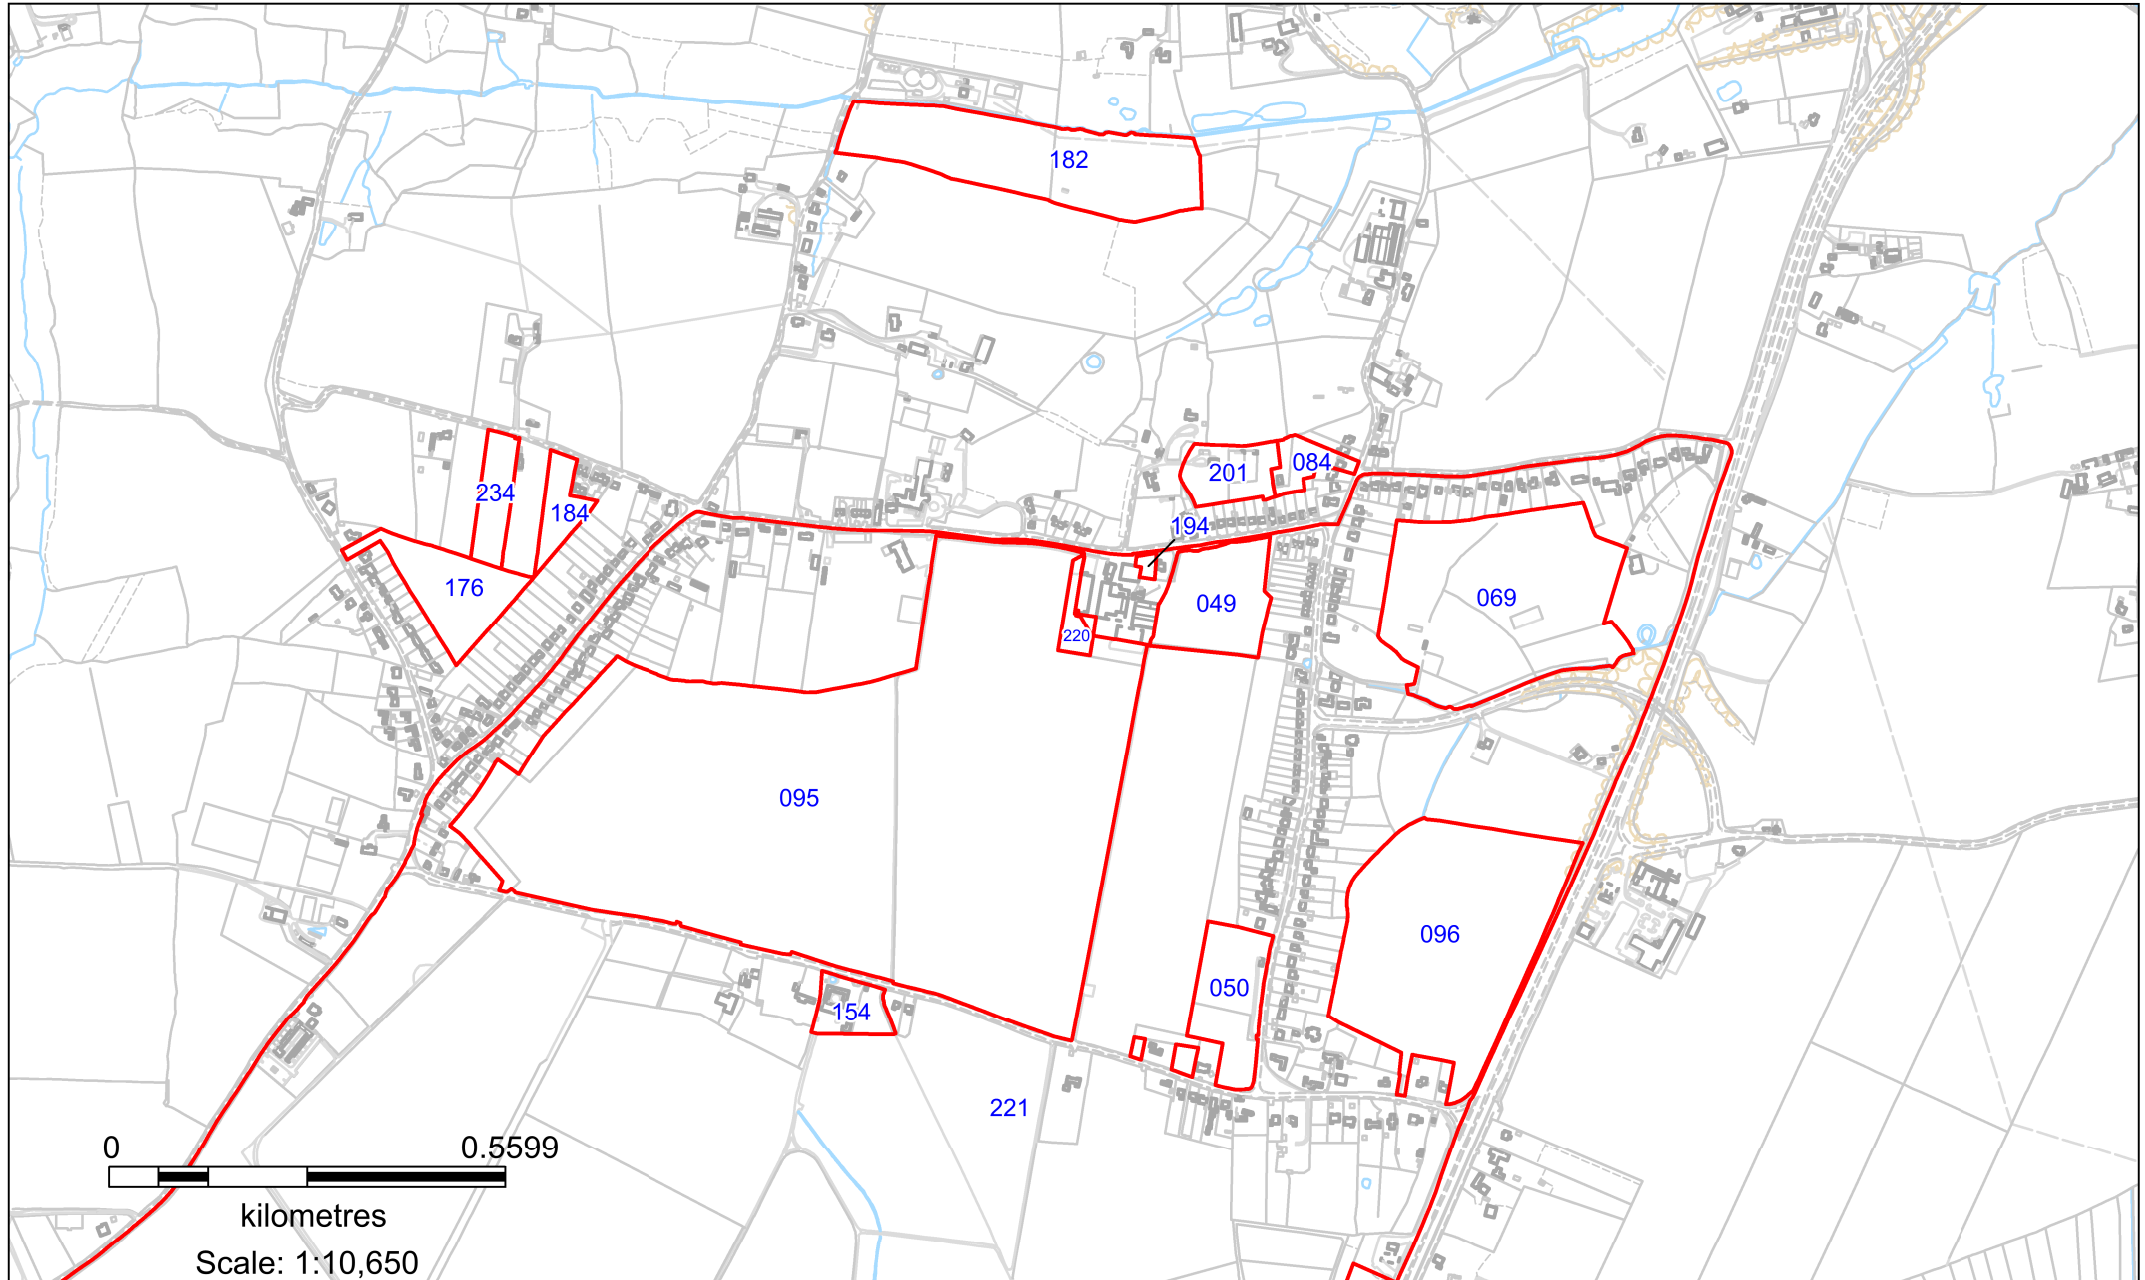

Langham

These sites have been submitted to the Council for consideration only. No decision has been made on whether they will be allocated for development in the new Local Plan.

0 0.5599

kilometres

Scale: 1:10,650